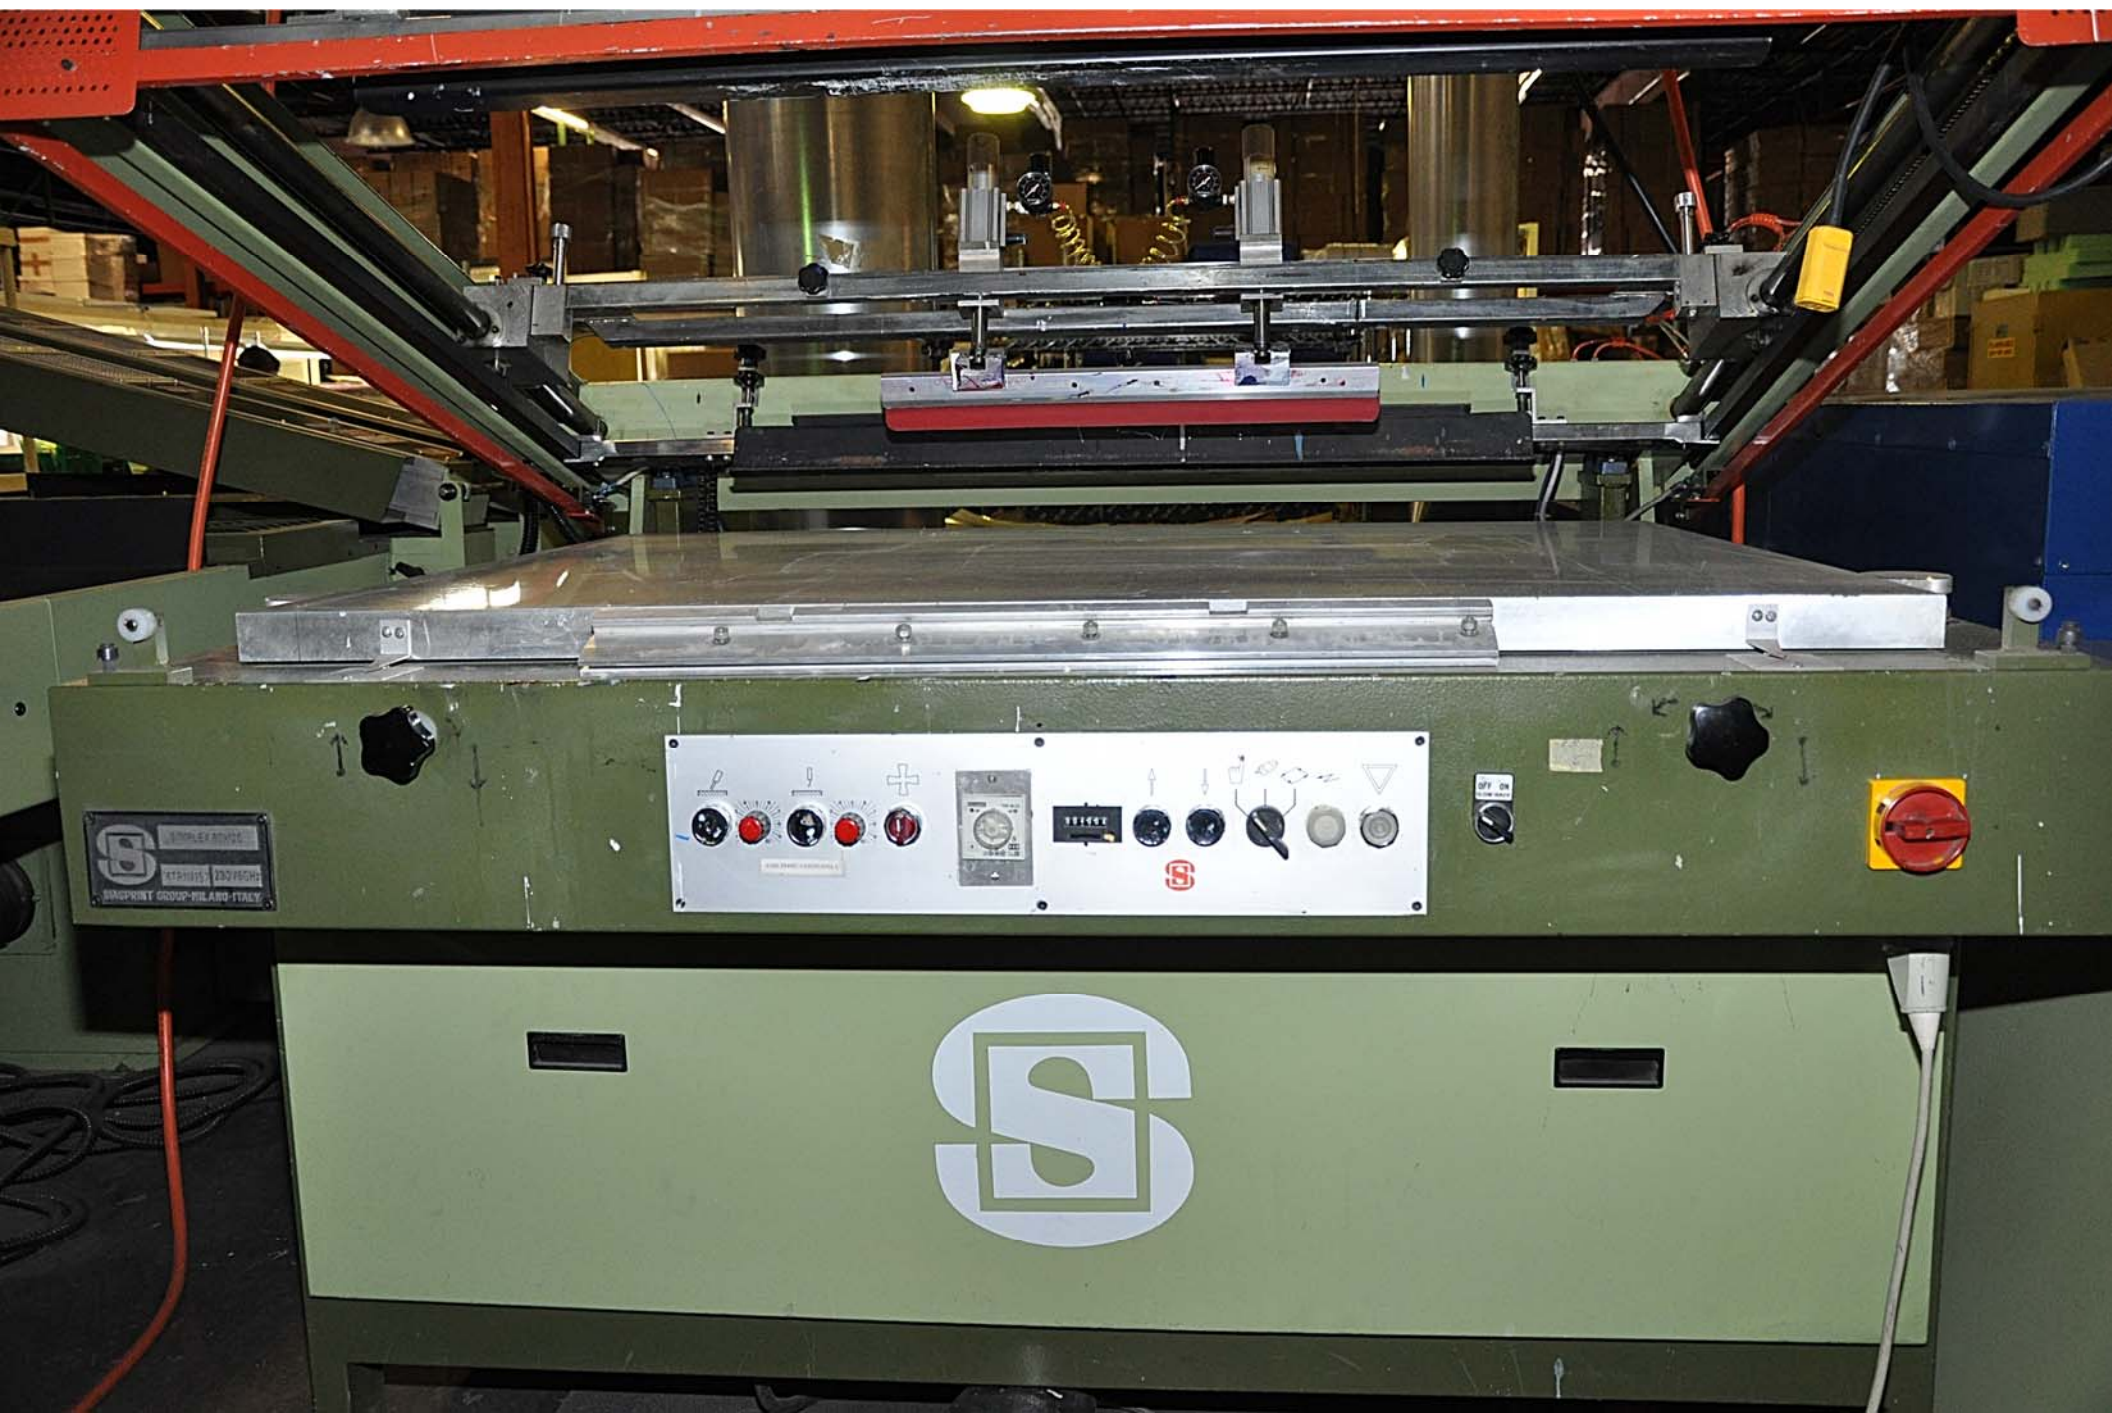

**S** SIMPLEX 80/200  
PATENTED 220V/50Hz  
SIAPRINT GROUP-MILANO-ITALY

230 V/50 Hz  
180-ITALY

Control panel with various knobs, buttons, and a central display. The panel includes a small red 'S' logo.

**S**  
LITHRONE  
4800/5200/5600  
KOMORI GROUP - MILANO - ITALY

Control panel with the following components from left to right:  
- Two black knobs with up/down arrows.  
- A dial with a 'p' symbol.  
- A dial with a 'g' symbol.  
- A dial with a '+' symbol.  
- A gauge with a needle.  
- A black 'STOP' button.  
- A red emergency stop button.  
- A small red 'S' logo.  
- A 'OFF ON' switch.  
- A large red emergency stop button.